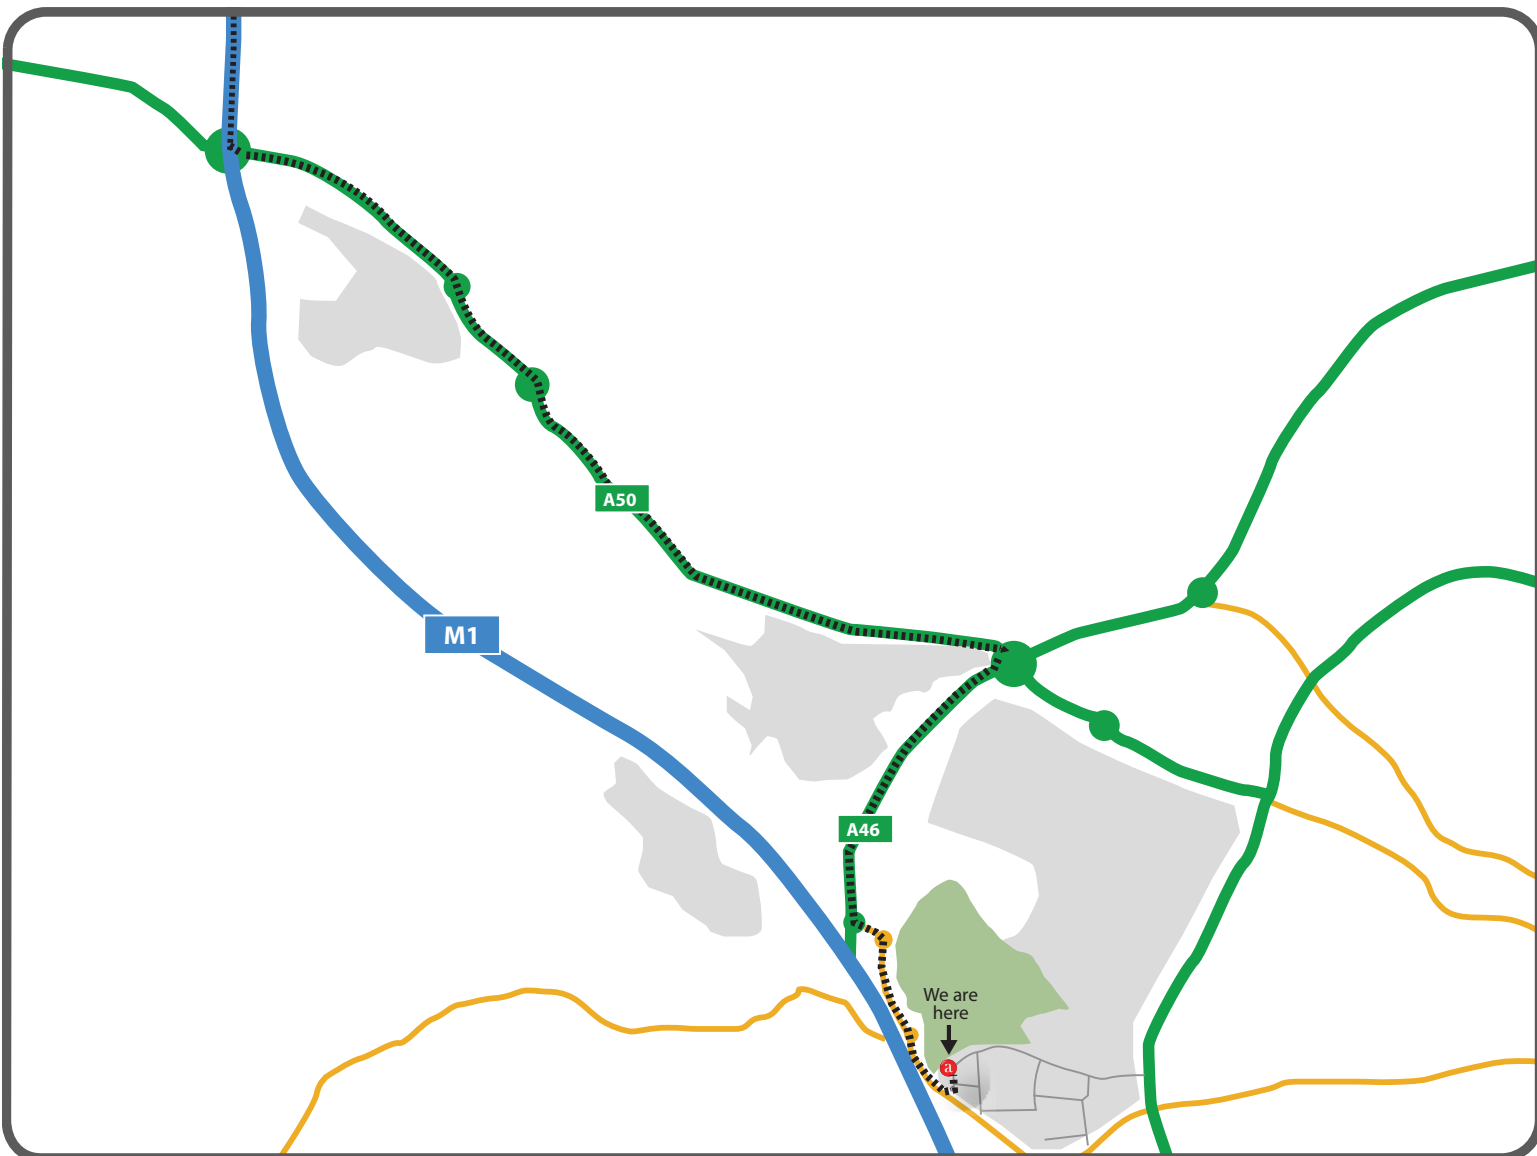

Acquire Digital Multimedia Directions - From The North

Acquire Digital Multimedia
Piper House
190 Scudamore Road
Leicester
LE3 1UQ

0116 231 8921

Wherever you are setting off from, get onto the **M1 South**

At junction **22**, take the **A50/A511** exit to Leicester/Coalville
0.4 mi

At the roundabout, take the 1st exit onto **A50** heading to Leicester/Markfield
Go through 2 roundabouts
4.6 mi

At the roundabout, take the 4th exit onto the **A46** ramp to **M1/M69**
0.3 mi

Merge onto **A46**
1.0 mi

Take the **B5380** exit toward Kirby Muxloe
0.2 mi

At the roundabout, take the 1st exit onto **B5380** heading to Kirby Muxloe/Glenfield
0.1 mi

At the roundabout, take the 2nd exit onto **B5380** /Ratby Ln
Continue to follow **B5380**
Go through 1 roundabout
1.1 mi

Keep left at the fork, follow signs for **B5380** /Kirby Muxloe
0.4 mi

At the roundabout, take the 2nd exit onto **B5380** heading to Kirby Muxloe/Glenfield
0.3 mi

At the roundabout, take the 2nd exit onto **B5380** /Ratby Ln
Continue to follow **B5380**
Go through 1 roundabout
1.1 mi